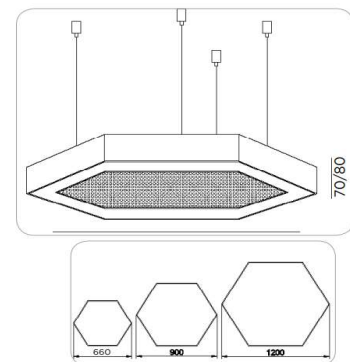

Custom Dimensions

Frame

Aluminium

Color Tempertaure

3000K

Power

20W

Total Luminous Flux

L70 minimum at 50,000
burning hours

Dimension diagram

Custom dimension, coating and installation
available upon request

Remarks:-

Address: Plot #7 Saroorpur-Nangla Industrial Area,Ballabgarh-Sohna Road,Faridabad-121005